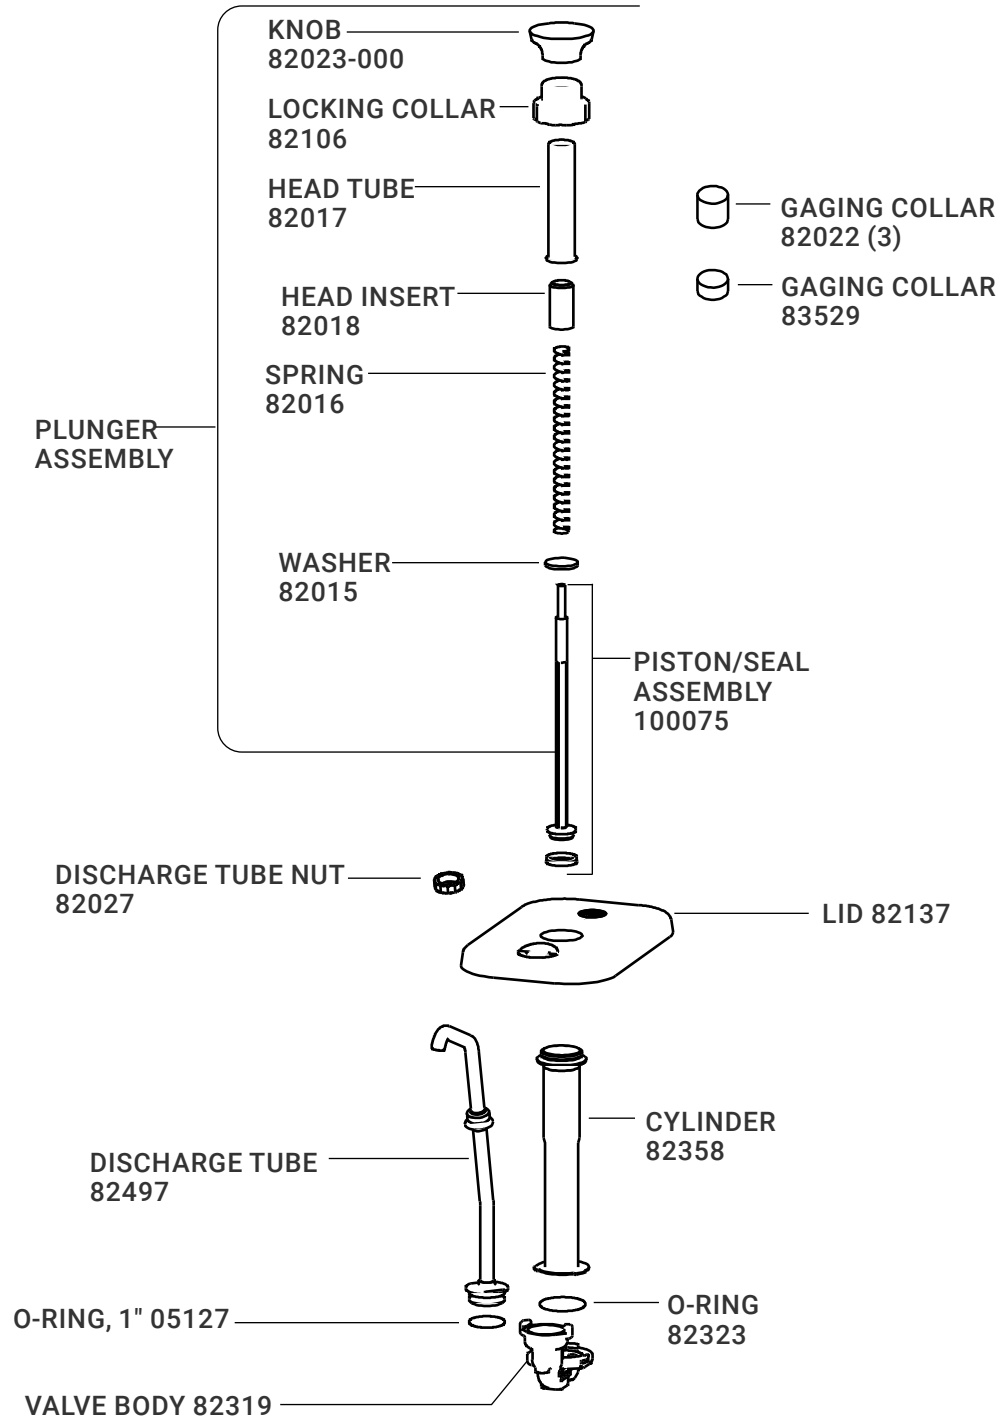

82100 Fountain Pump FP-200

Complete View
for Reference

FOOD EQUIPMENT LUBRICANT 40179

BRUSH, 11" 82049

BRUSH, 21" 82526